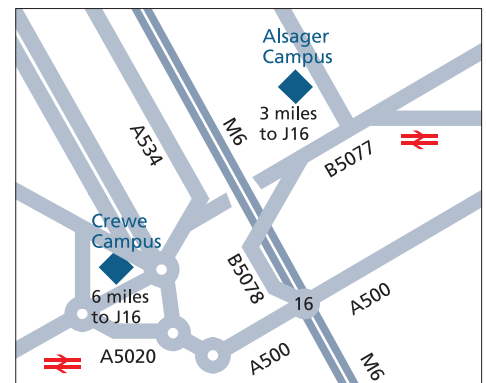

Manchester Metropolitan University Cheshire campus buildings

Alsager campus

- | | |
|---|-------------------------|
| 25 Axis Theatre | 35 Melrose |
| 26 Contemporary Arts | 36 Music |
| 27 Daisy Bank | 37 Performance Studio |
| 28 Emberton Hall | 38 Reception |
| 29 Exercise & Sports Science/
Leisure Management | 39 South Close |
| 30 Hollinshead | 40 Southfields Bungalow |
| 31 Kellett Hall | 41 Sports Centre |
| 32 Lecture Theatre | 42 Swimming Pool |
| 33 Library | 43 The Lodge |
| 34 Maynard | 44 Wesley Centre |
| | 45 Westfield Flat |

Alsager Campus

Hassall Road, Alsager ST7 2HL

Reception tel: + 44 (0) 161 247 5311

Distance from Manchester City Centre: 36 miles / 58km

www.mmu.ac.uk/travel