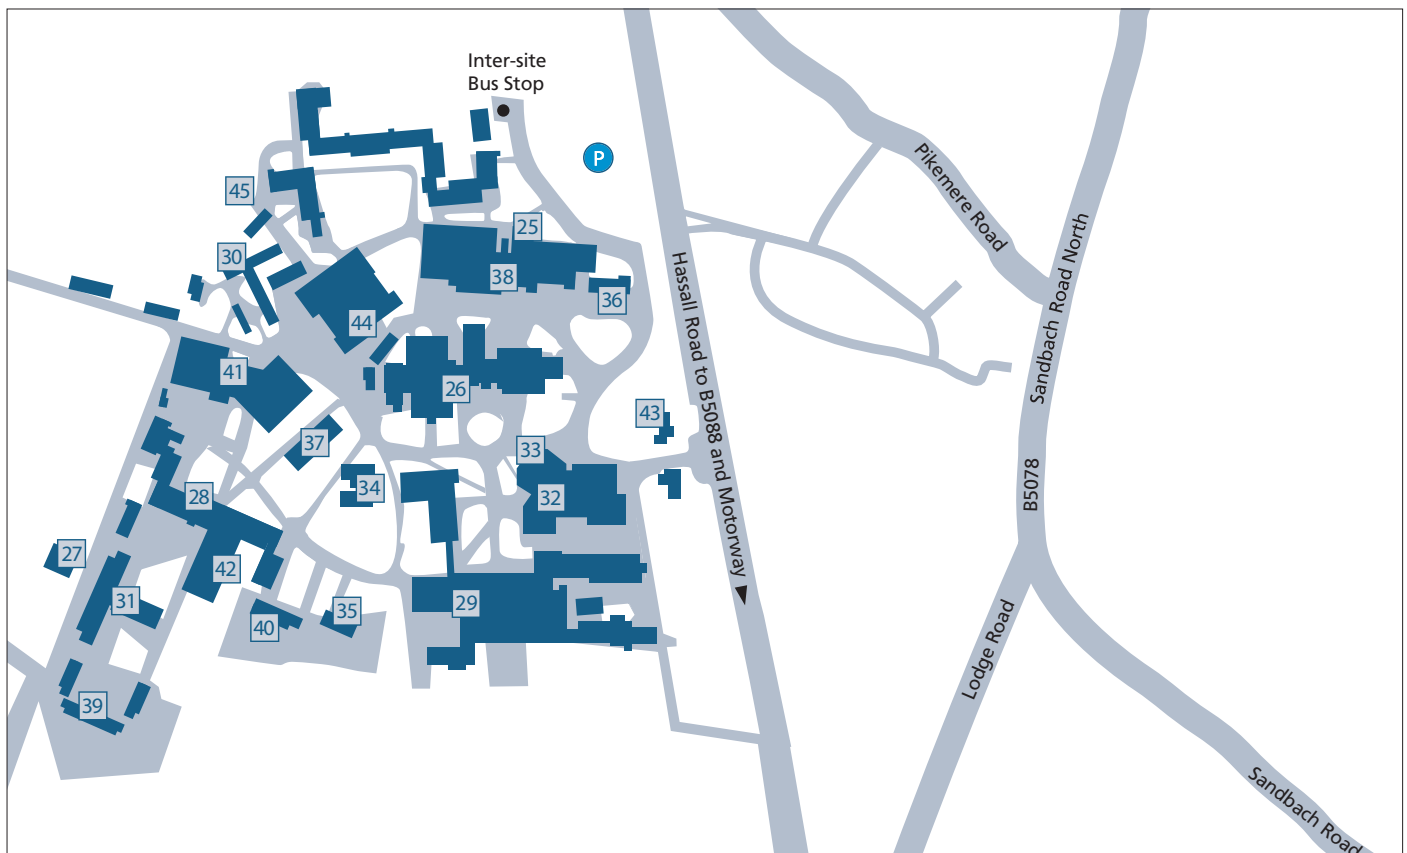

Manchester Metropolitan University Cheshire campus buildings

Alsager campus

- | | |
|---|-------------------------|
| 25 Axis Theatre | 35 Melrose |
| 26 Contemporary Arts | 36 Music |
| 27 Daisy Bank | 37 Performance Studio |
| 28 Emberton Hall | 38 Reception |
| 29 Exercise & Sports Science/
Leisure Management | 39 South Close |
| 30 Hollinshead | 40 Southfields Bungalow |
| 31 Kellett Hall | 41 Sports Centre |
| 32 Lecture Theatre | 42 Swimming Pool |
| 33 Library | 43 The Lodge |
| 34 Maynard | 44 Wesley Centre |
| | 45 Westfield Flat |

Alsager Campus

Hassall Road, Alsager ST7 2HL

Reception tel: + 44 (0) 161 247 5311

Distance from Manchester City Centre: 36 miles / 58km

www.mmu.ac.uk/travel