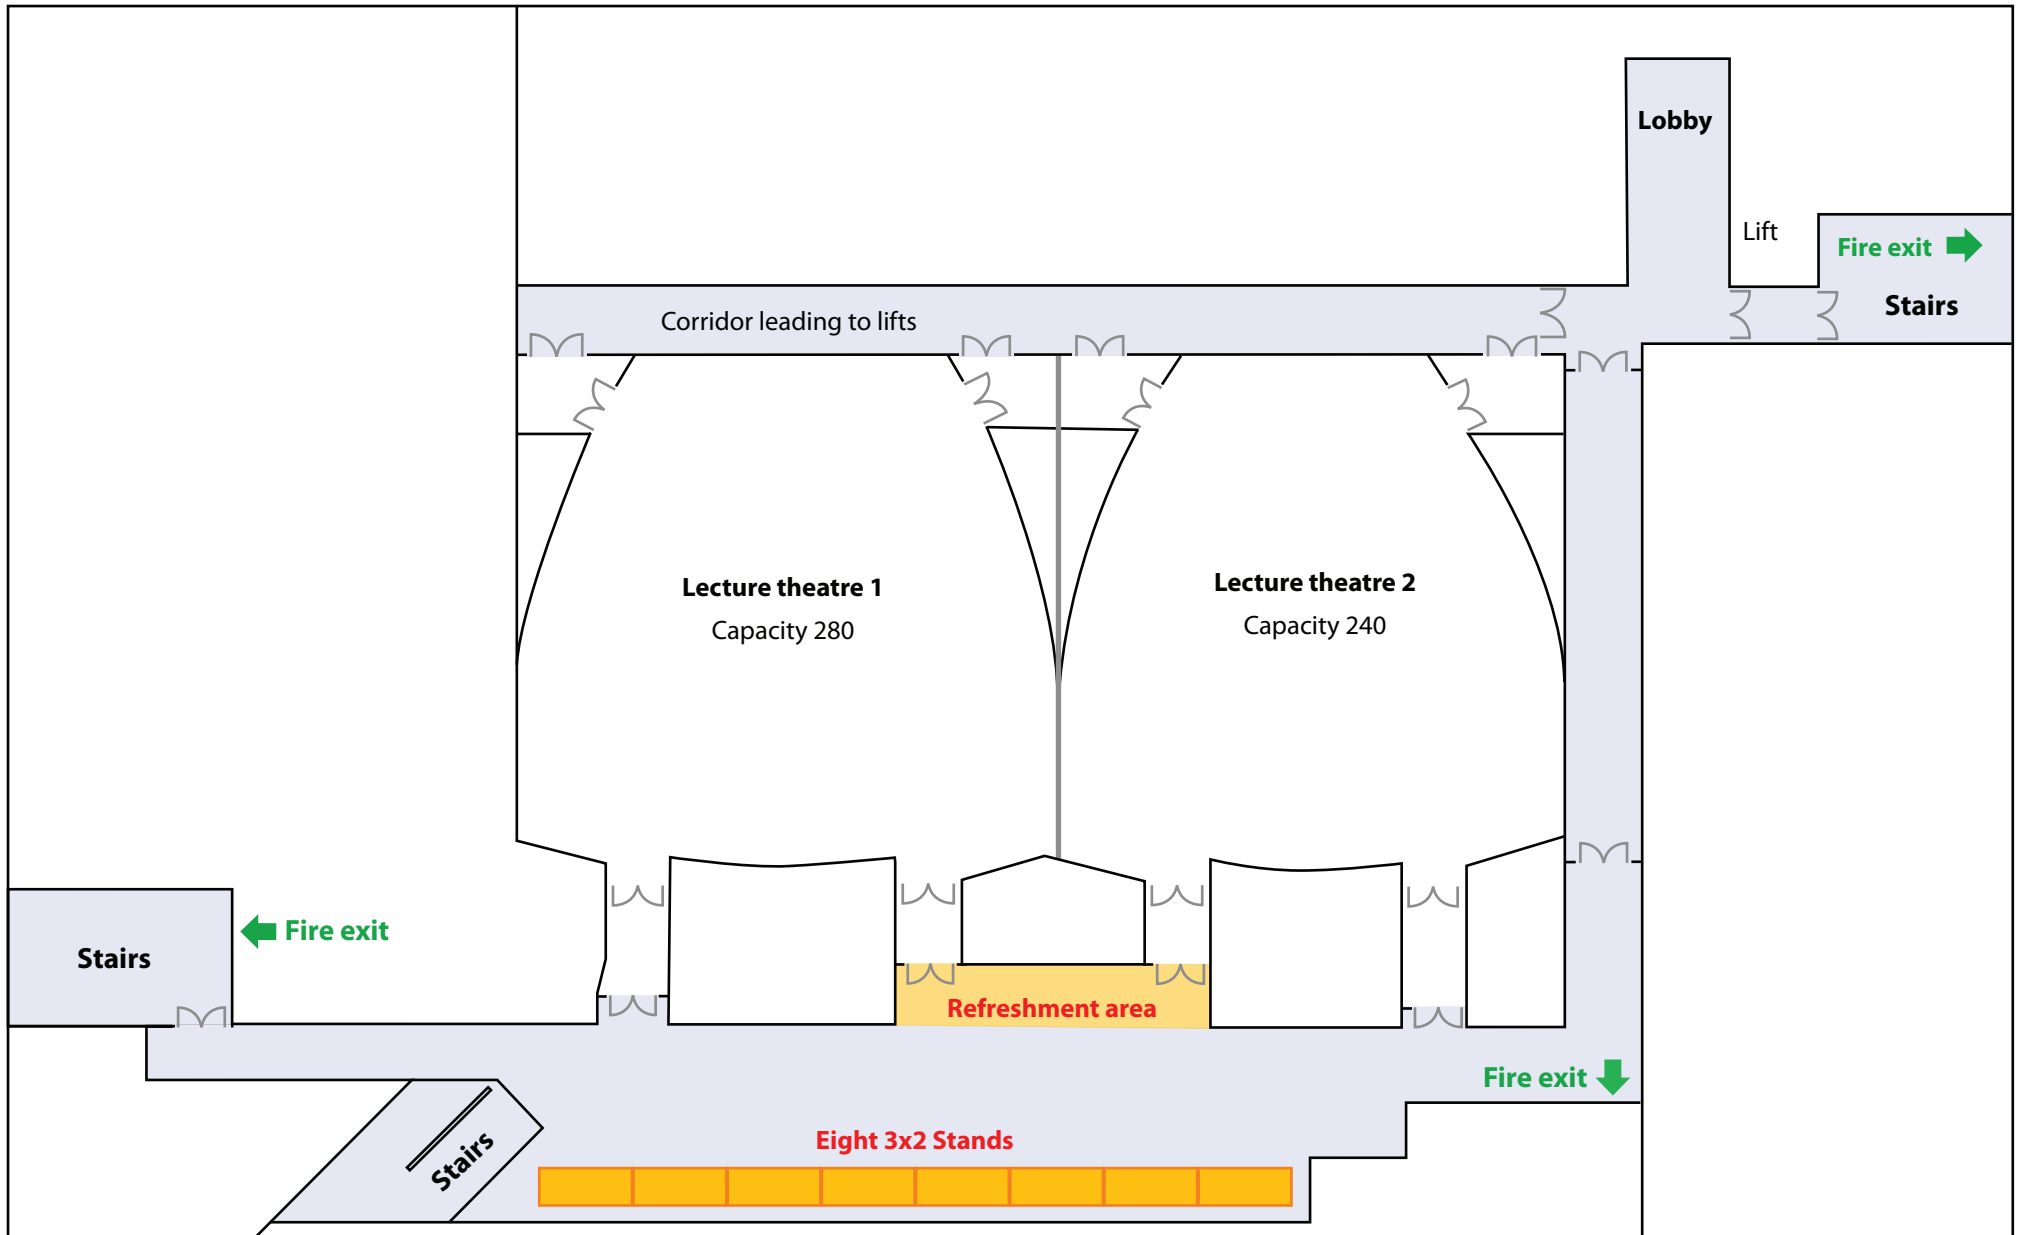

Lower ground floor - Geoffrey Manton Building

venues
for events

The two lecture theatres link together to offer dual projection and sound facilities.