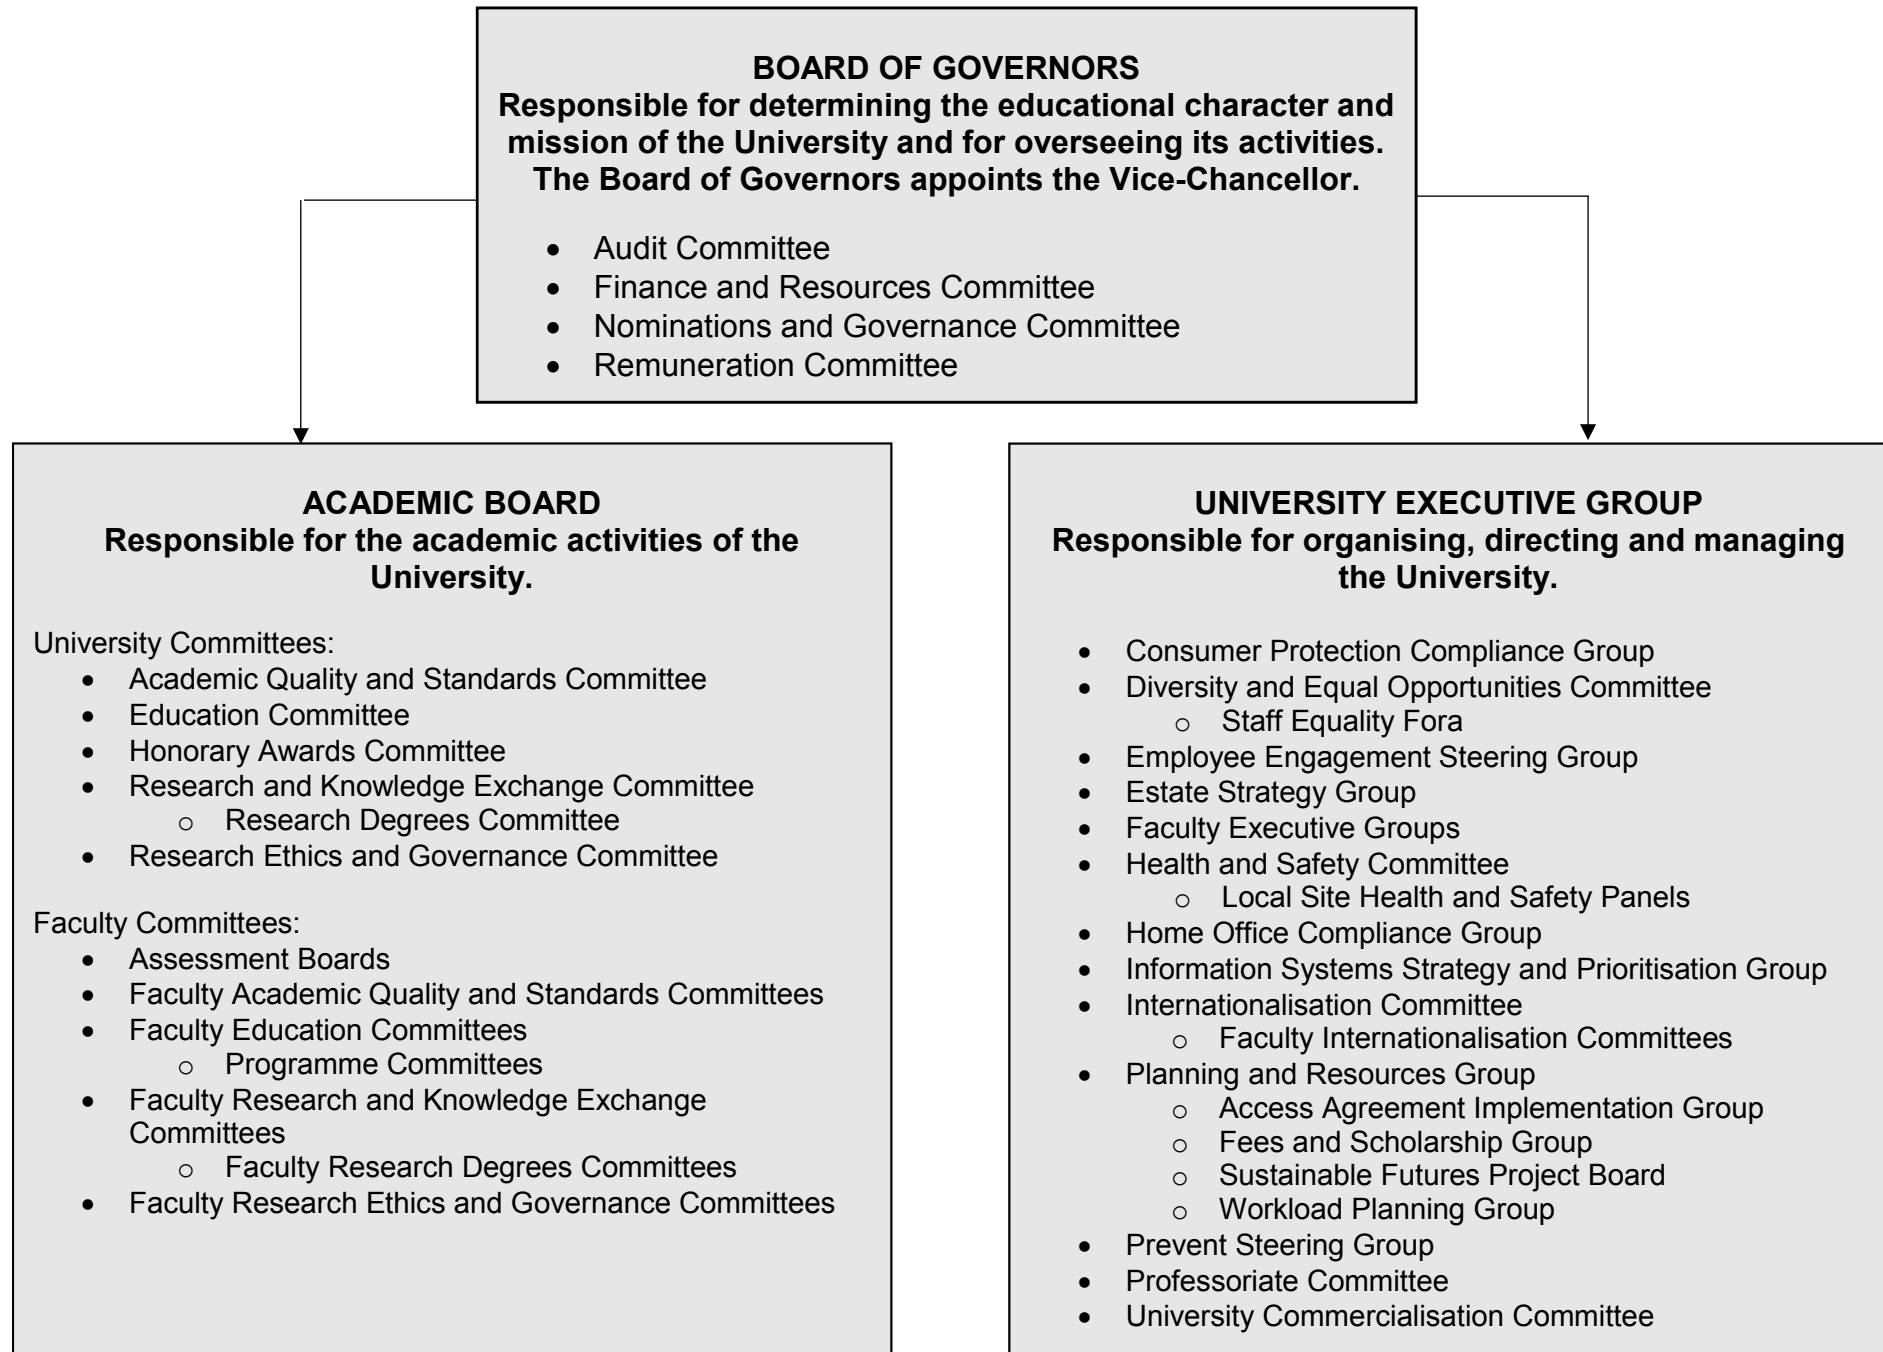

MANCHESTER METROPOLITAN UNIVERSITY'S COMMITTEE STRUCTURE 2017/18

ACADEMIC BOARD COMMITTEE STRUCTURE – 2017/18

UNIVERSITY COMMITTEES

ACADEMIC BOARD

FACULTY COMMITTEES

UNIVERSITY EXECUTIVE GROUP COMMITTEE STRUCTURE