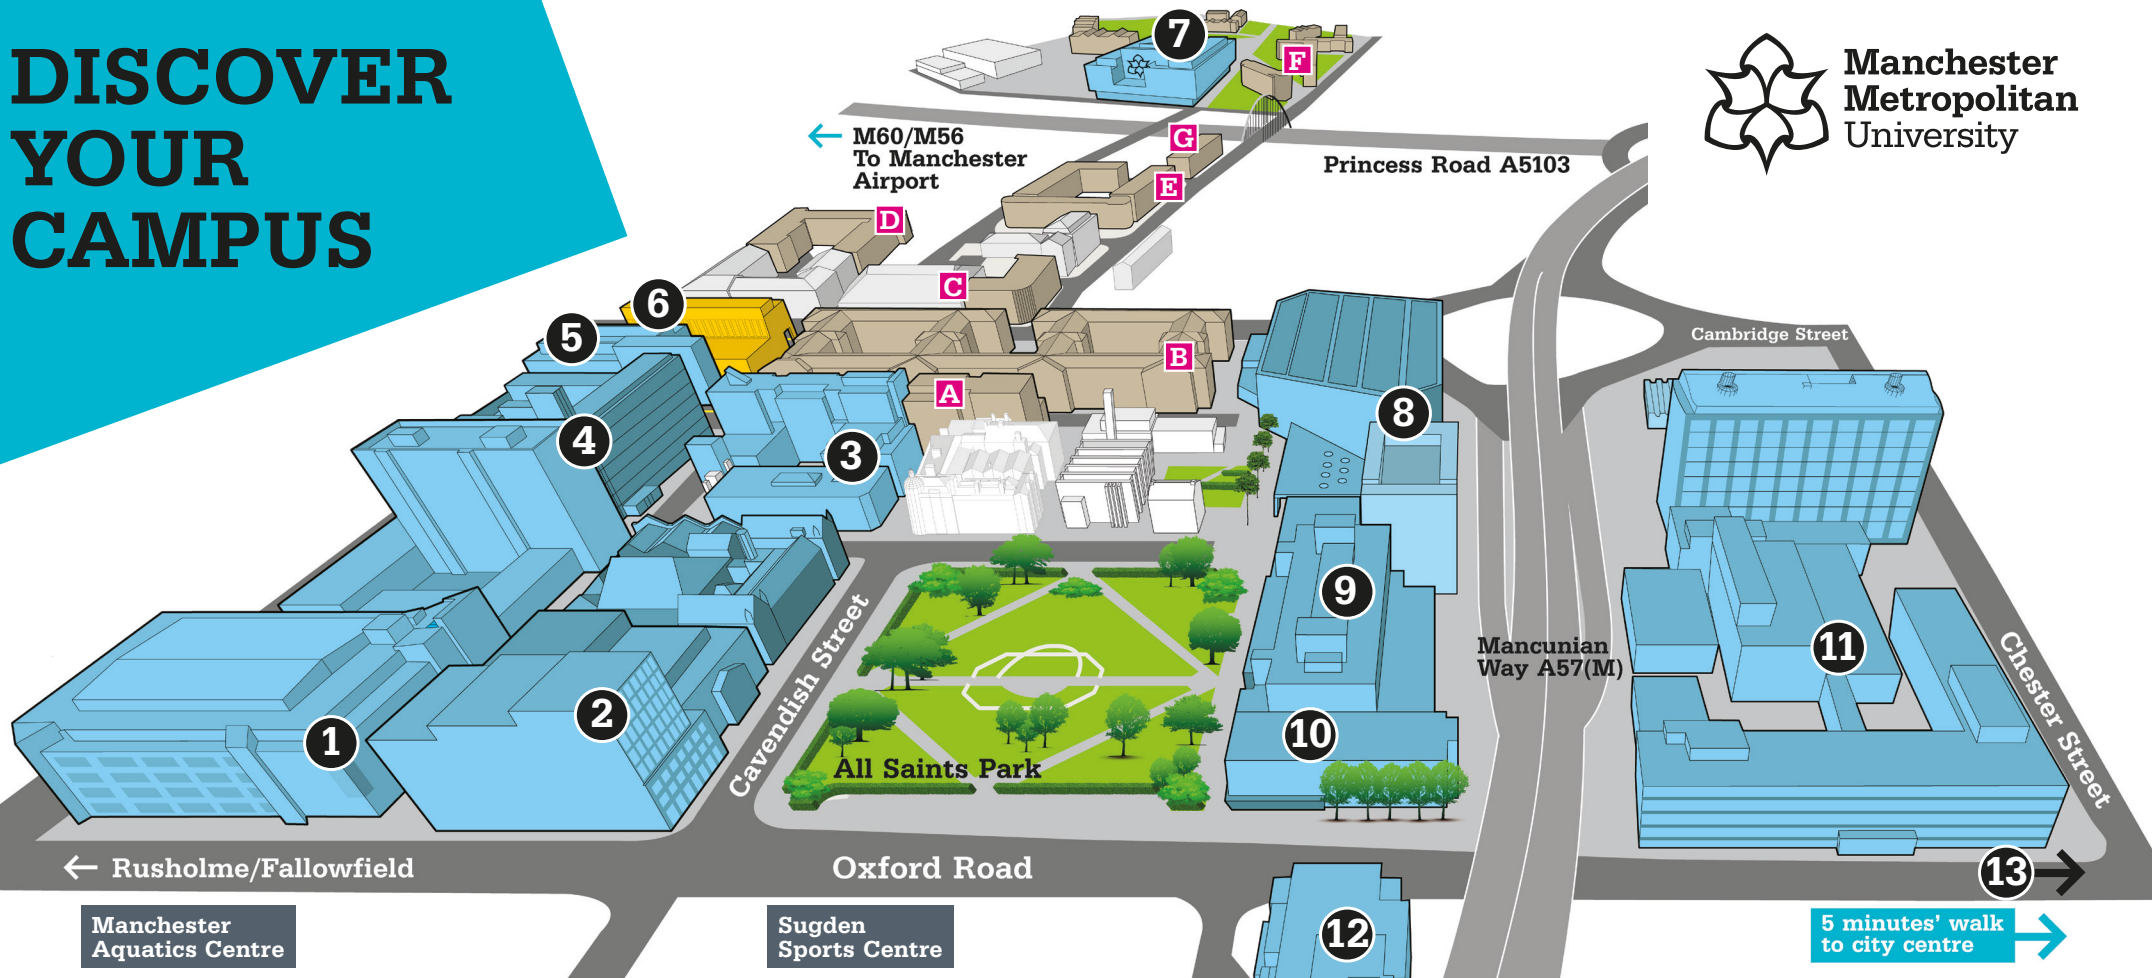

DISCOVER YOUR CAMPUS

1 Geoffrey Manton building

- Humanities
- Languages
- Social Sciences
- Café
- Jobs Hub

2 Grosvenor building

- Humanities
- Languages
- Social Sciences
- Art
- Theatre
- The Manchester Poetry Library
- Holden Gallery

- Link Gallery
- Café

3 Righton building

- Fashion
- Food and Nutrition
- Café

4 Benzie and Chatham building

- Art
- Design
- Media
- Architecture
- Café

5 School of Digital Arts (SODA) building (opening 2021)

- Digital Arts
- Media
- Café

6 Students' Union building

7 Brooks building

- Health
- Education
- Café
- Student Hub

8 Business School and Sandra Burslem building

- Business
- Law
- Café
- Student Hub

9 Library

10 All Saints building

- University administrative and professional services
- Café

11 John Dalton building (new extension opening 2023)

- Science
- Engineering
- Café

12 Institute of Sport (opening 2022)