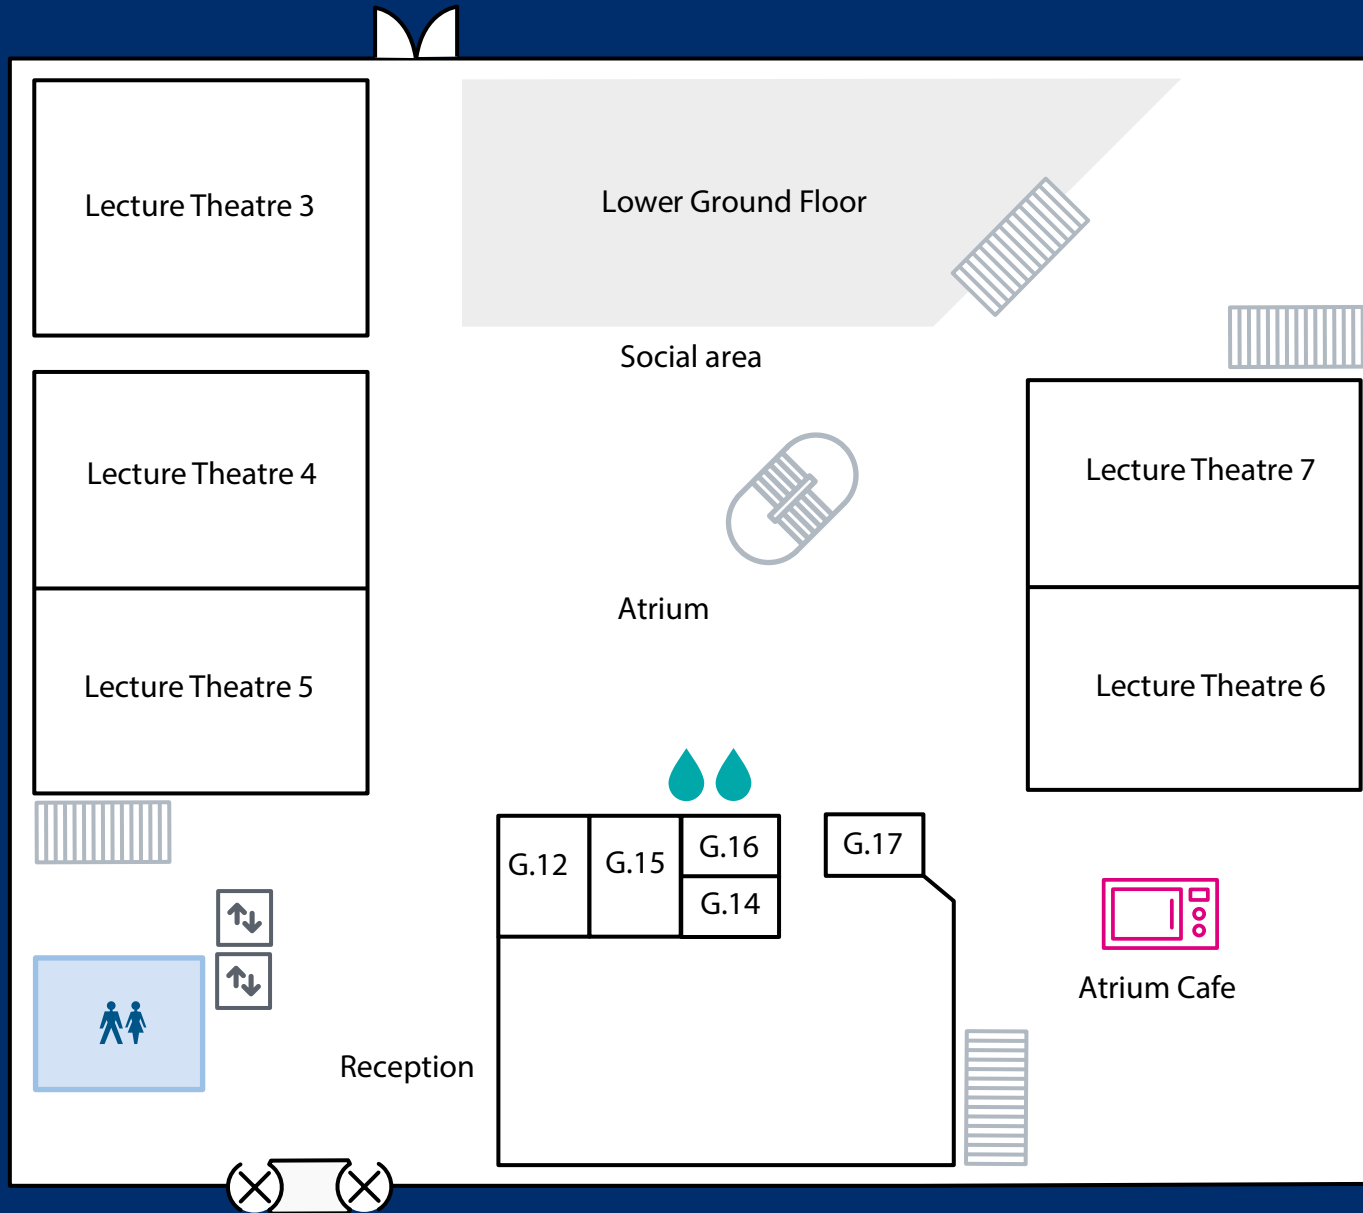

# Brooks - Fourth Floor

[Brooks Ground Floor](#)

[Brooks First Floor](#)

[Brooks Second Floor](#)

[Brooks Third Floor](#)

 Water Fountain Location

[Return to Campus Map](#)

# Library - Second Floor

Water Fountain Location

[Return to Campus Map](#)

# Geoffrey Manton - Ground Floor

 Water Fountain Location

 Microwave Location

[Return to Campus Map](#)