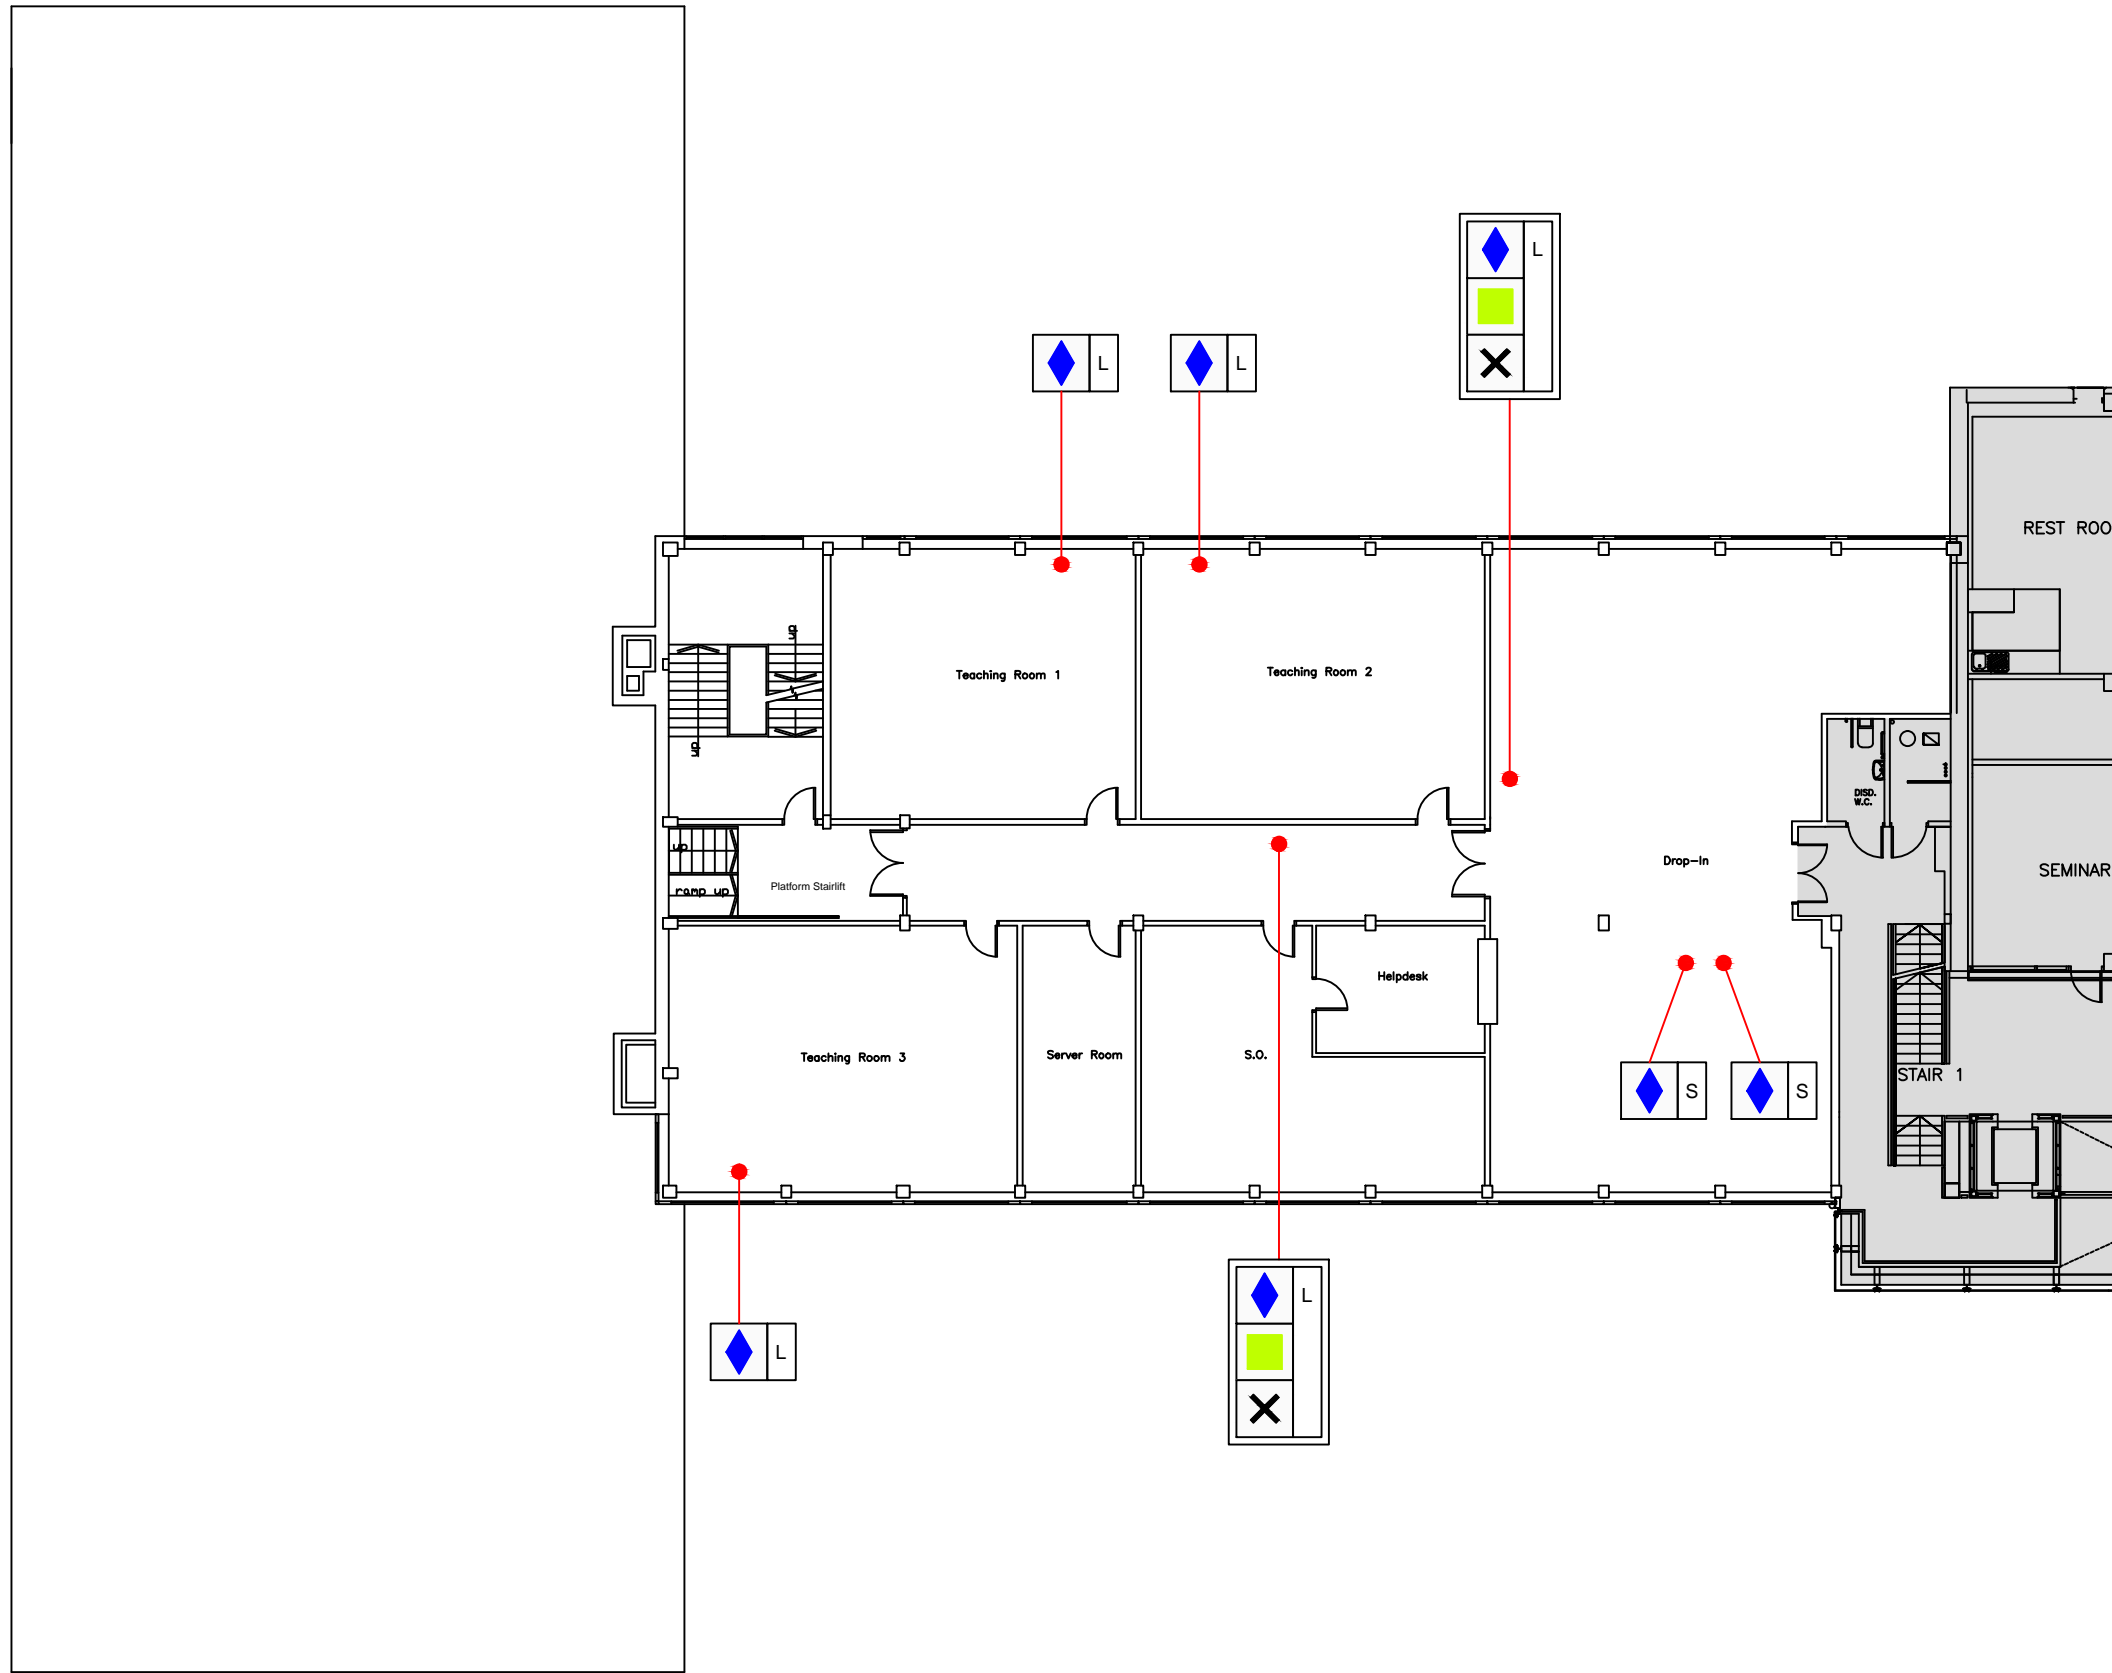

NOTES

1. Do not scale
2. All dimensions to be checked on site.

Symbol Key

S Recycling Type / Small Bin

L Recycling Type / Large Bin

Paper / Card recycling point

Plastic recycling point

Glass recycling point

Aluminium Cans recycling point

Co Mingled

General Waste / Landfill

Waste & Recycling Hub

Site
Birely Building, Didsbury Campus

Revisions
-

Address
Ormond Building
Lower Ormond Street
Manchester
M15 6BX
Telephone 0161 247 1280
Fax 0161 247 6346

Project
**Locations of
Waste & Recycling Hubs by Building**

Drawing
**Birely Building
Second Floor Plan**

Drawn | Scale | Date | Project No. | Drawing No. | Revision