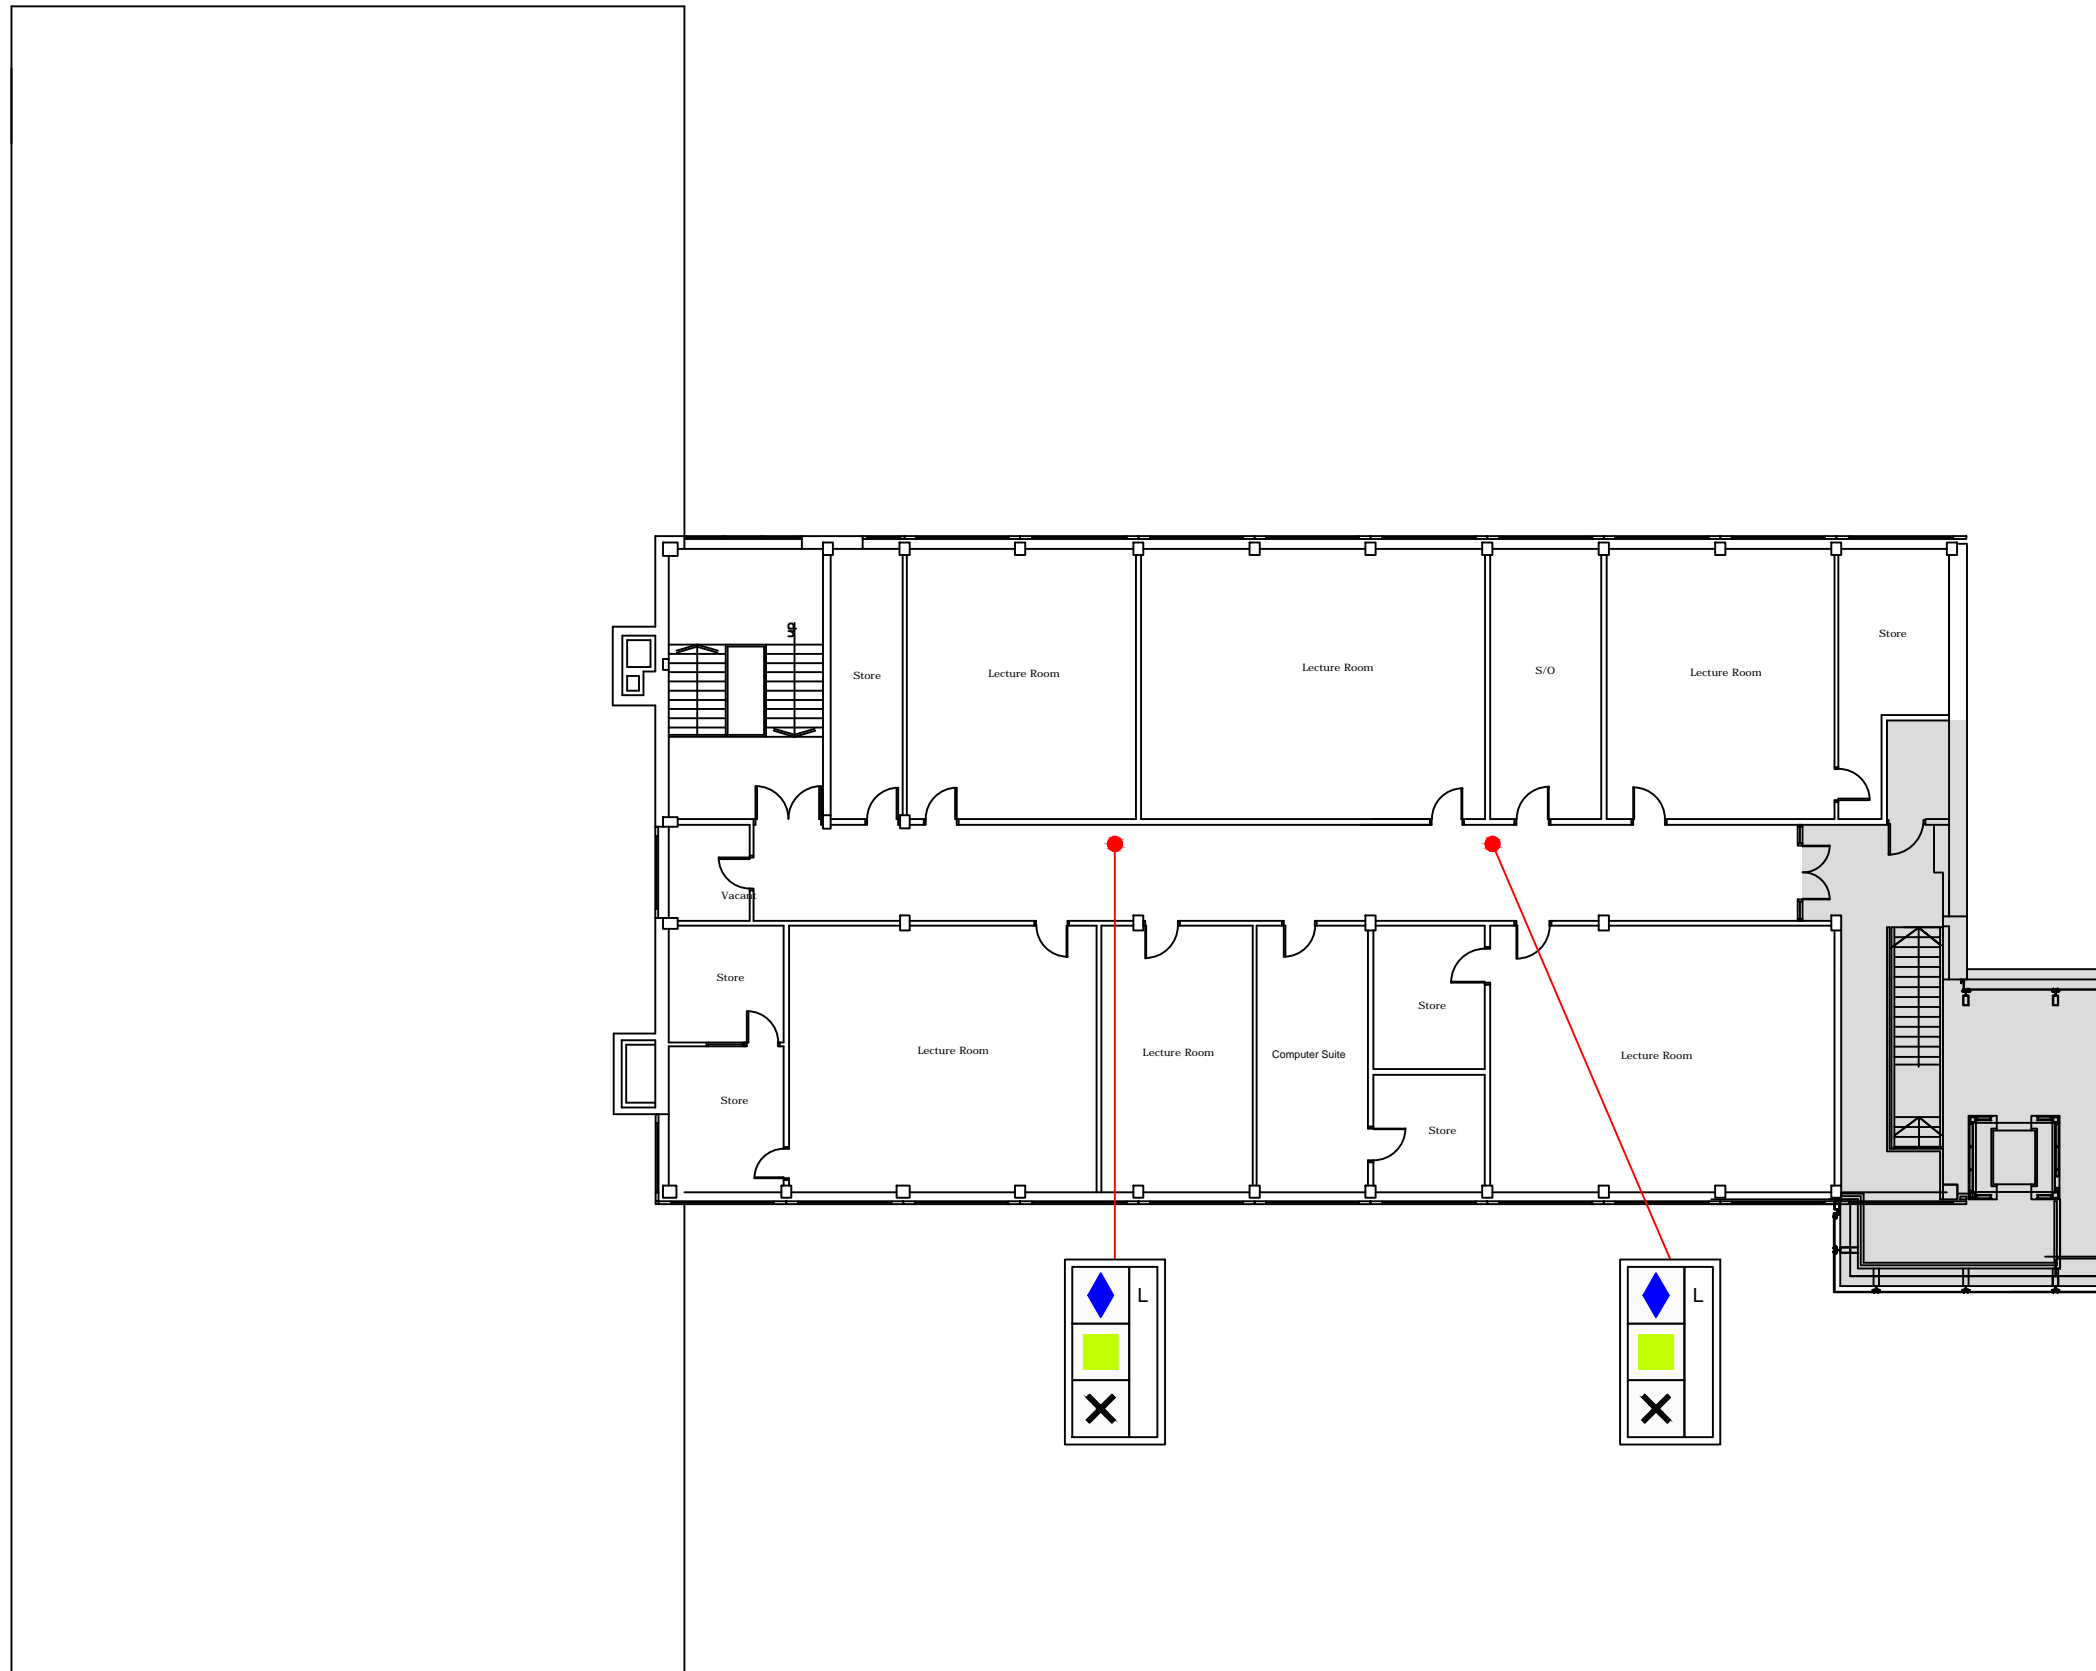

NOTES

1. Do not scale
2. All dimensions to be checked on site.

Symbol Key

S Recycling Type / Small Bin

L Recycling Type / Large Bin

Paper / Card recycling point

Plastic recycling point

Glass recycling point

Aluminium Cans recycling point

Co Mingled

General Waste / Landfill

?
Waste & Recycling Hub

Site
Birely Building, Didsbury Campus

Revisions
-

Address
Ormond Building
Lower Ormond Street
Manchester
M15 6BX
Telephone 0161 247 1280
Fax 0161 247 6346

Project
**Locations of
Waste & Recycling Hubs by Building**

Drawing
**Birely Building
Third Floor Plan**

Drawn | Scale | Date | Project No. | Drawing No. | Revision